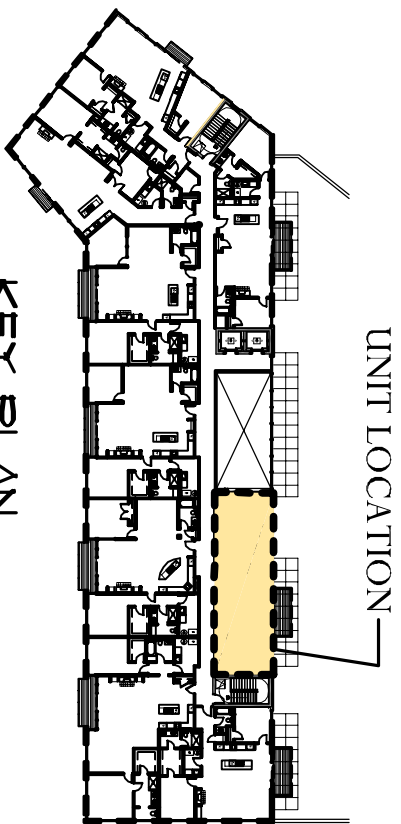

9

LIVING UNIT 409

SCALE: 1/8"=1'-0"

RESID. UNIT 1,286 SF  
409

UNIT LOCATION

KEY PLAN

SCALE: 1/64"=1'-0"