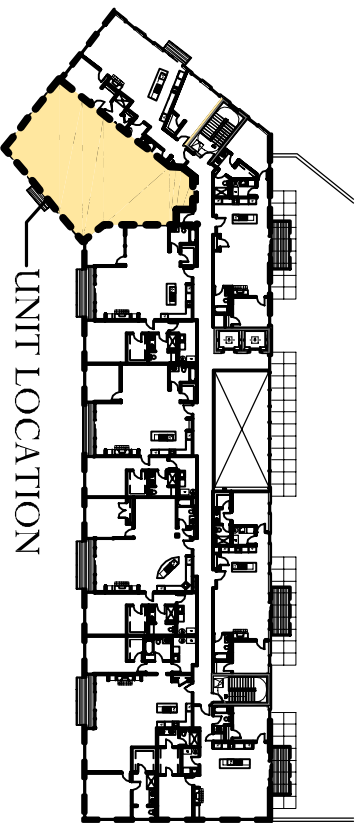

3

LIVING UNITS 403

SCALE: 1/8" = 1'-0"

UNIT LOCATION

KEY PLAN

SCALE: 1/64" = 1'-0"