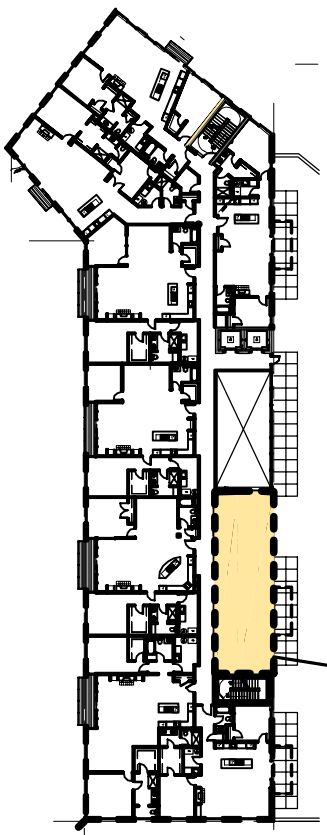

9 LIVING UNIT 309
 SCALE: 1/8"=1'-0"

UNIT LOCATION

KEY PLAN
 SCALE: 1/64"=1'-0"