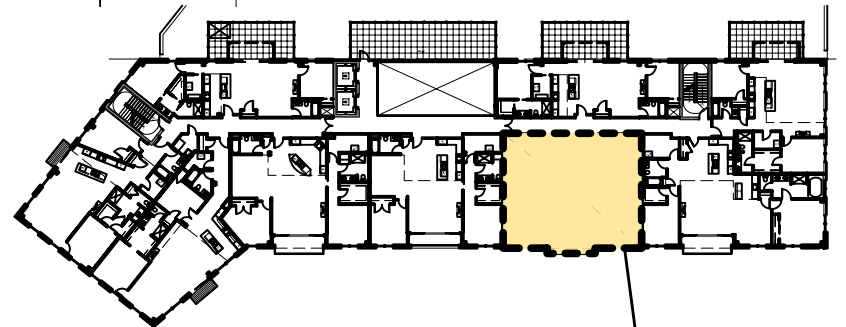

LIGHT FIXTURE & ELECTRICAL SYMBOLS

- PENDANT
- WALL SCONCE
- RECESSED CAN
- SURFACE MOUNT DOME
- FAN LIGHT
- STRIP FLUORESCENT
- UNDERCABINET LT.
- JUNCTION BOX
- SWITCHED OUTLET
- SWITCH
- SMOKE DETECTOR
- CARBON MONOXIDE DETECTOR
- FLOOR OUTLET

6 LIVING UNIT 306
SCALE: 1/8"=1'-0" 02.27.09

UNIT LOCATION

KEY PLAN
SCALE: 1/64"=1'-0"

NOTE: REFER TO CONDOMINIUM PERMIT SET (DATED JANUARY 27, 2009) FOR ADDITIONAL INFORMATION

TEN-306	JEFFERSON CLINTON COMMONS 500 SOUTH CLINTON STREET SYRACUSE, NEW YORK 13202	DATE: 01.27.09
MackNIGHT architects	225 WEST JEFFERSON P. 315.424.0018 SYRACUSE, NEW YORK 13202 F. 315.472.3756	