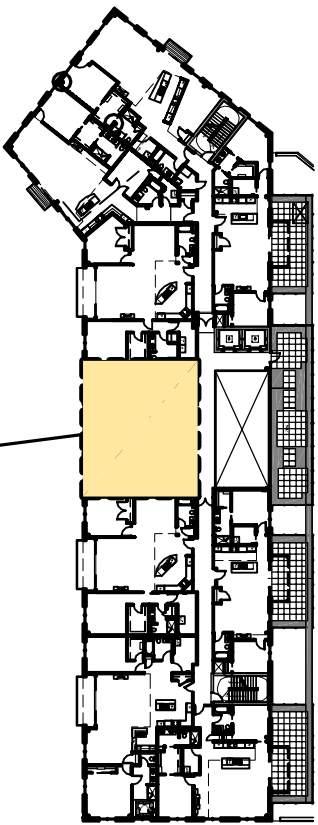

LIGHT FIXTURE & ELECTRICAL SYMBOLS

- PENDANT
- ⊕ WALL SCONCE
- RECESSED CAN
- ◻ SURFACE MOUNT DOME
- ⊞ FAN LIGHT
- ▭ STRIP FLORESCENT
- UNDERCABINET LT.
- JUNCTION BOX
- ⊖ SWITCHED OUTLET
- ⚡ SWITCH
- ⊞ SMOKE DETECTOR
- ⊞ CARBON MONOXIDE DETECTOR
- ⊖ FLOOR OUTLET

5 LIVING UNIT 305
 SCALE: 1/8"=1'-0"
 09.23.09

NOTE: REFER TO CONDOMINIUM PERMIT SET (DATED JANUARY 27, 2009) FOR ADDITIONAL INFORMATION

UNIT LOCATION
KEY PLAN
 SCALE: 1/64"=1'-0"

MacKNIGHT architects	JEFFERSON CLINTON COMMONS 500 SOUTH CLINTON STREET SYRACUSE, NEW YORK 13202	TEN-305
	225 WEST JEFFERSON p. 315.424.0018 syracuse, new york 13202 f. 315.472.3756	DATE: 01.27.09