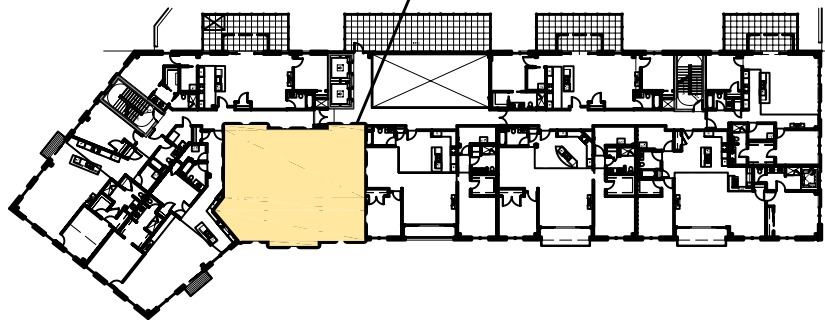

RESID. UNIT 1,774 SF

304

LIGHT FIXTURE & ELECTRICAL SYMBOLS

- PENDANT
- WALL SCONCE
- RECESSED CAN
- SURFACE MOUNT DOME
- FAN LIGHT
- STRIP FLUORESCENT
- UNDERCABINET LT.
- JUNCTION BOX
- SWITCHED OUTLET
- SWITCH
- SMOKE DETECTOR
- CARBON MONOXIDE DETECTOR
- FLOOR OUTLET

4 LIVING UNIT 304
SCALE: 1/8"=1'-0" 05.16.09

UNIT LOCATION

KEY PLAN
SCALE: 1/64"=1'-0"

NOTE: REFER TO CONDOMINIUM PERMIT SET (DATED JANUARY 27, 2009) FOR ADDITIONAL INFORMATION

TEN-304	
	JEFFERSON CLINTON COMMONS 500 SOUTH CLINTON STREET SYRACUSE, NEW YORK 13202
	225 WEST JEFFERSON P. 315.424.0018 syracuse, new york 13202 f. 315.472.3756
MackNIGHT	architects