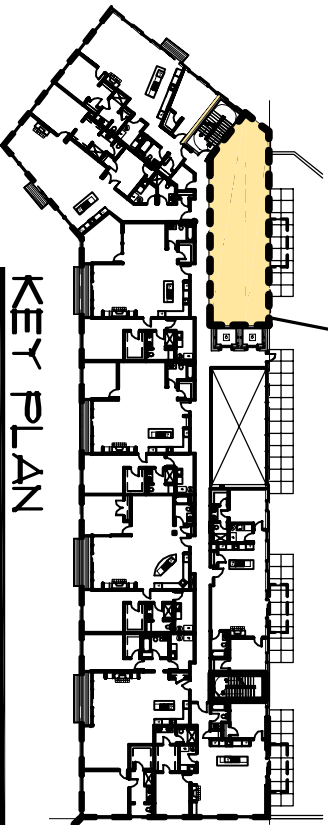

1 LIVING UNIT 301  
 SCALE: 1/8"=1'-0"

UNIT LOCATION

KEY PLAN  
 SCALE: 1/64"=1'-0"